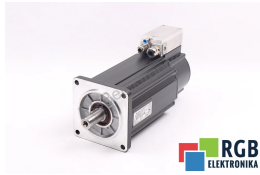

MKD090B-047-KP1-KN R911263158 13.2A 600V 5000MIN-1 SERVOMOTOR REXROTH

Used BOSCH REXROTH MKD090B-047-KP1-KN
Tested and cleaned.
24 months guarantee
Dedicated courier
Delivery across Europe even in 15855

TECHNICAL DATA

MANUFACTURER	BOSCH REXROTH
MODEL	MKD090B-047-KP1-KN
CATEGORY	Servomotors
WEIGHT [KG]	23.0
HEIGHT [CM]	41.0
LENGHT [CM]	52.0
WIDTH [CM]	37.0

24/7 SUPPORT AVAILABLE
[+48 71 750 09 78](tel:+48717500978)